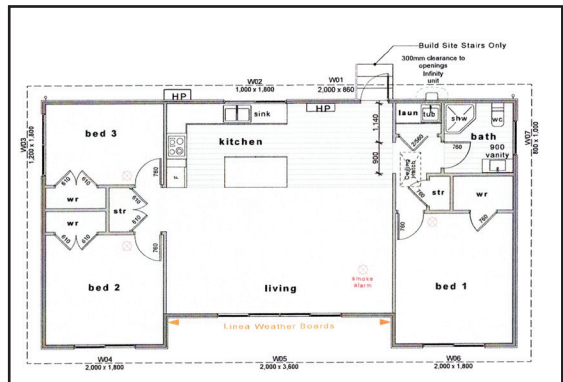

TRANSPORTABLE HOME FOR SALE

- 93sqmtr Floor Area
- 3 x Bedroom
- 1 x Bathroom
- Coloursteel Roof, Fascia & Gutter
- Coloursteel & Linea Weatherboard Cladding
- Fully Insulated
- Double Glazed Joinery
- Stone Kitchen Bench Tops
- Fully Plastered & Painted
- Floor Coverings

FLOOR PLAN

☎ Lyall Elliott 027 577 7217
✉ info@xtremebuilders.co.nz

www.xtremebuilders.co.nz